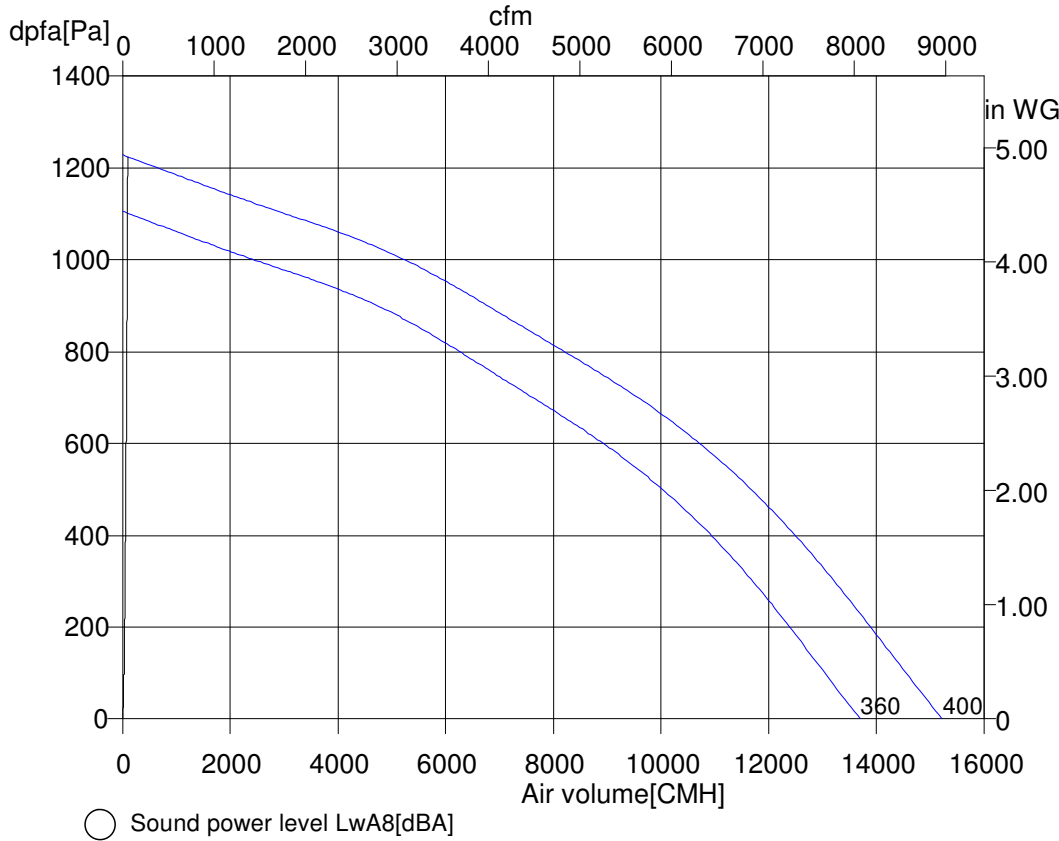

Monday, 22. February 2016

Roof fans
 horizontal outlet

DHE 630-4 D.7KF	
Art. No.	A43-63000
U[V]	400 D
f[Hz]	50
P[kW]	3.64
I[A]	6.45
n[1/min]	1385
C[μF]	-
tR[°C]	55
dpst[Pa]	-
Delta I[%]	-
Ia/In	6
IP	54
Weight[kG]	79.0
Wir. diag.	01.006
Overall eff [%]	51.6
Eff. Grade N	44
Power input [kW]	3.64
Air flow [m³/h]	9404
Press. [Pa]	718
Speed [1/min]	1383
Velocity [m/s]	3.26
Lot11 eff [%]	58.5

Relative octave sound power level

f[Hz]	125	250	500	1000	2000	4000	8000
LwArel8	-16	-9	-5	-5	-8	-13	-21
LwArel5	-18	-13	-12	-7	-9	-14	-22

Monday, 22.February 2016

Roof fans
horizontal outlet

DHE 630-4 D.7KF