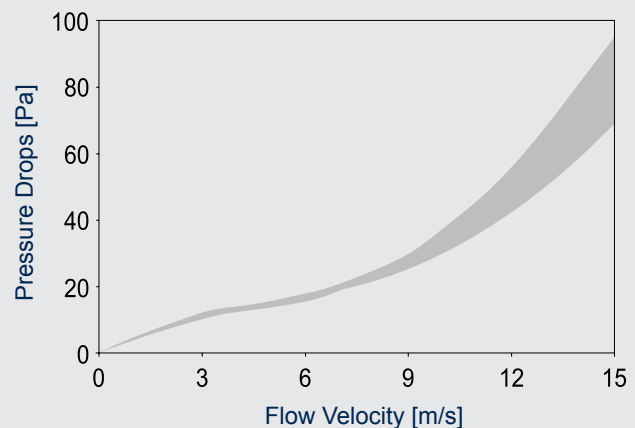

Pic.: WSK 40

Pic.: WSK 65

Pressure Drops WSK 10 - 12 / WSK S 16

Pressure Drops WSK 15 - 50

Pressure Drops WSK 55 - 110

- Each louvre shutter is individually carton-packed incl. a set of fastening parts (hole size 5 mm) except: WSK 12 / WSK S 16
- Available as special fabrication (WSK- S) in all sizes