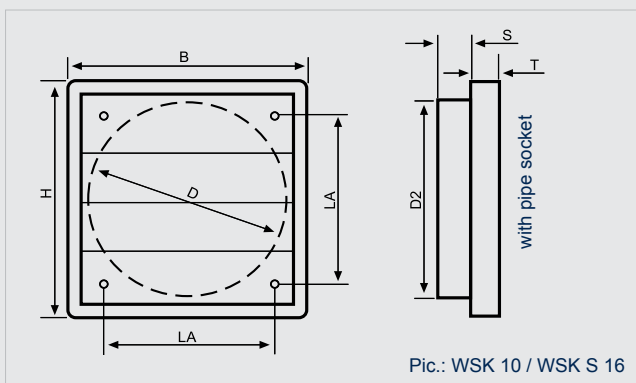

Fan Louvre Shutters

Automatic Version / Type WSK