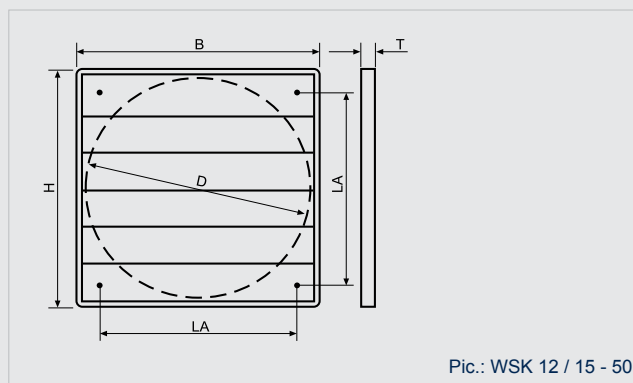

Fan Louvre Shutters

Automatic Version / Type WSK

Type	Article-No.			D	H/B	LA	T	S	D2
	grey	light grey	white						
WSK 10	-	-	20000000	93	123	90	12	13	98
WSK 12	20000010	20000011	20000012	129	160	110	15	-	-
WSK S 16	20000022	20000021	20000020	147	180	130	20	25	152

Type	Article-No.			D	H/B	LA	T	Qty./ Box
	grey	light grey	white					
WSK 15	20000030	20000031	20000035	159	195	140	22	10
WSK 20	20000040	20000041	20000045	210	243	182	21	10
WSK 25	20000050	20000051	20000055	258	294	232	26	10
WSK 30	20000060	20000061	20000065	310	346	276	26	10
WSK 35	20000070	20000071	20000075	360	397	310	26	10
WSK 40	20000080	20000081	20000085	422	462	366	26	10
WSK 45	20000090	20000091	20000095	462	501	395	31	10
WSK 50	20000100	20000101	20000105	505	548	443	31	10
WSK 55	20000110	20000111	20000112	563	603	520	28	10
WSK 65	20000120	20000121	20000124	655	696	628	31	10
WSK 70	20000200	20000201	-	700	740	672	40	1
WSK 71	20000202	20000203	-	720	760	692	40	1
WSK 75	20000204	20000205	-	750	790	722	40	1
WSK 80	20000206	20000207	-	800	840	772	40	1
WSK 85	20000208	20000209	-	850	890	822	40	1
WSK 90	20000210	20000211	-	900	940	872	40	1
WSK 95	20000212	20000213	-	950	990	922	40	1
WSK 100	20000214	20000215	-	1000	1040	972	40	1
WSK 110	20000216	20000305	-	1100	1140	1072	40	1

Dimensions in mm. Subject to technical changes.

white ~ RAL 9010 / light grey ~ RAL 7035 / grey ~ RAL 7001

Klimatechnik Weiss GmbH • Krefelder Str. 670 • 41066 Mönchengladbach • Germany
Fon +49 2161 990 900 • Fax +49 2161 990 9099 • office@ktweiss.de • www.ktweiss.de