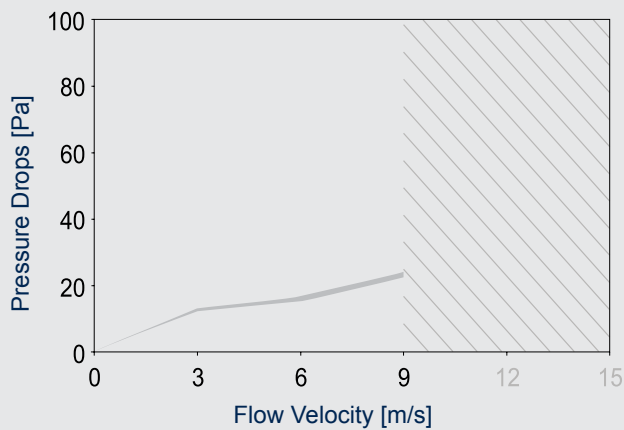

Pressure Drops WSK 10 - 12 / WSK S 16

Pressure Drops WSK 15 - 50