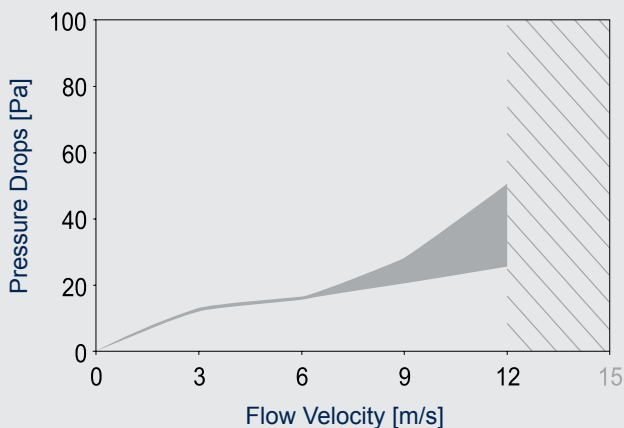

Pic.: WSK 40

Pic.: WSK 65

Pressure Drops WSK 10 - 12 / WSK S 16

Pressure Drops WSK 15 - 50

Pressure Drops WSK 55 - 110

- Each louvre shutter is individually carton-packed incl. a set of fastening parts (hole size 5 mm) except: WSK 12 / WSK S 16
- Available as special fabrication (WSK- S) in all sizes